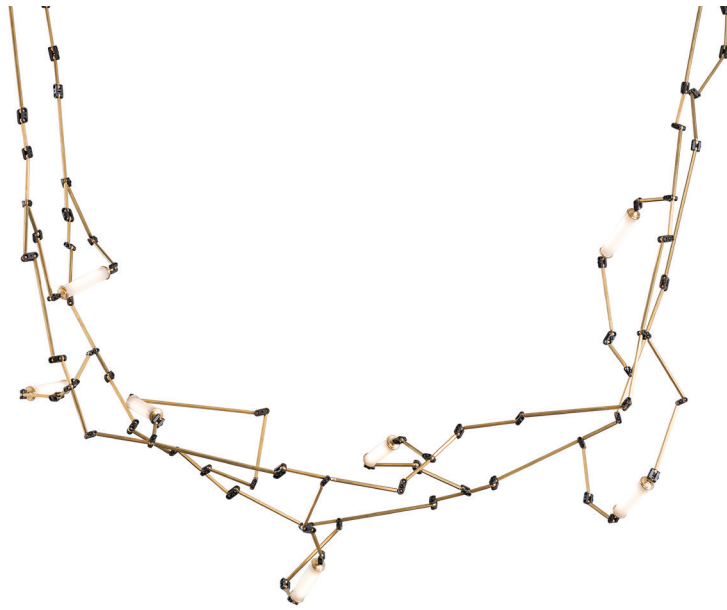

ART + ALCHEMY™

BRASS PIVOT CEILING PENDANT

BRASS PIVOT CEILING PENDANT . 401365

Dimensions:

Diameter 14" / 355.60mm
Height: 108" / 2743.20mm

Canopy:

Diameter: 6" / 152.40mm

Finishes:

Waxed Brass + Blackened Steel

Canopy:

- Frame + inset: Dark Ash finish

Constructed:

Materials: Brass, Steel + Opal Glass
3 brass shields included

Light Source:

Dedicated LED, 2700K, Dimmable
Approx. 600 delivered lumens