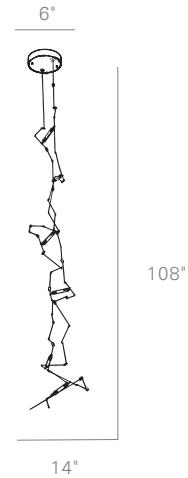

multiple mounting options available